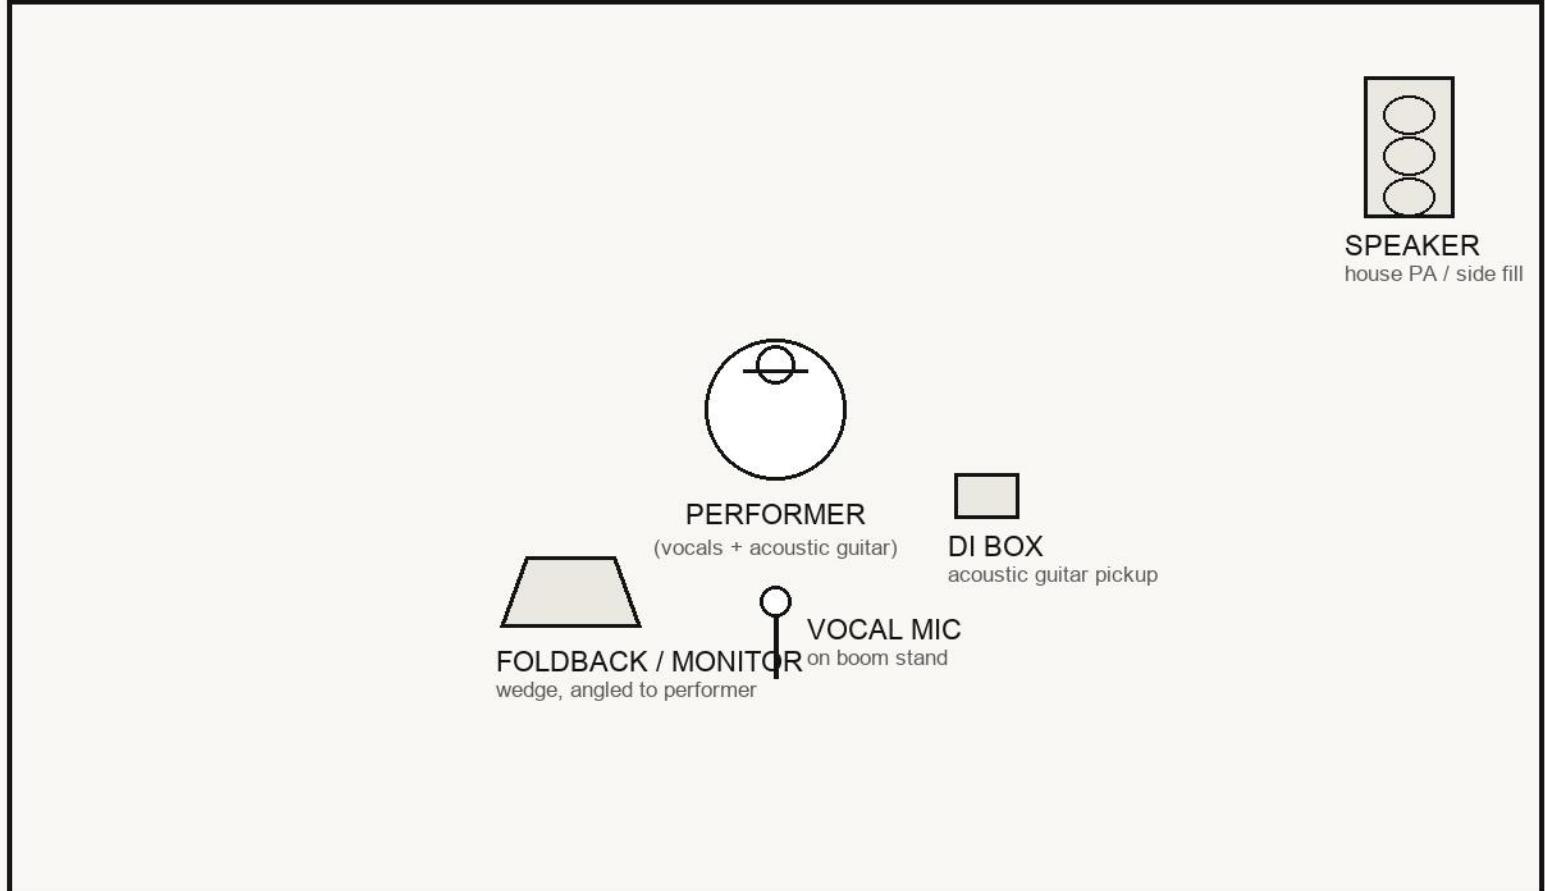

JAKE FROM LUNA — STAGE PLOT

Solo Acoustic Performer

UPSTAGE / BACK

STAGE FRONT / AUDIENCE

Requires: 1x XLR input (vocal mic), 1x DI input (acoustic guitar), 1x monitor mix, 2x power outlets

Contact: jake.sol.studio@gmail.com | 0491 733 525 | jakefromluna.com/press